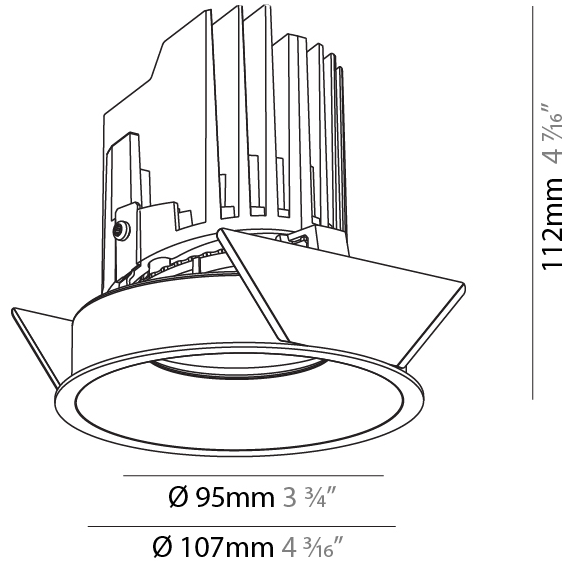

PHYSICAL

Shape: Round
Diameter (mm): 107
Diameter (in): 4 3/16
Height (mm): 112
Height (in): 4 7/16
Ceiling Thickness (mm): 10 / 12.5 / 15
Ceiling Thickness (in): 3/8 or 1/2 or 9/16
Min. Recessing Depth (mm): 130
Min. Recessing Depth (in): 5 1/8
Light Distribution: Adjustable / Downlight
Weight (kg): 0.465
Weight (lbs): 1.03
Fixture Finish: SSR / BKV / CWI / CRY / HAB / UFT / ITA / RUA / FTG / MYG / LOD / PUS / FRO / FUP / KIA / POP / BLS / SPG / MEY / GOH / GUM / CHC / COM / ABZ / JAG / OBR / MOS / ROR
Fixture Material: Aluminum Die Cast
Cut-out Measurements: 98mm / 3 7/8"

ELECTRICAL

Lamp Type: LED (Zhaga Standard)
Input Wattage (W): 16.5
Total Output Wattage (W): 13
Dimming: Tri-Mode (Non-Dimming and Phase Dimming (120Vac only) and 0-10V Dimming)
Driver Included: No
Driver Location: Recessed Housing
Driver Type: Constant Current - Universal
Driver Class: Class 2
Housing: See components
Input Voltage (V): 120 - 277
Constant Current (MA): 500

LED

Number of LEDs: 1
Color Temperature (°K): 2700 / 3000 / 3500 / 4000
Max. Delivered Lumen (lm): 1130 / 1180 / 1235 / 1260
Nominal Lumen (lm): 1386 / 1438 / 1511 / 1542
CRI: >90 CRI
Lamp Life (hrs): 50000

OPTICAL

Reflector: 20 / 40 / 60
Adjustability: Rotational 355°, Tilt 10°

RATINGS AND CERTIFICATIONS

Certified By: Certified for North American Standards
IP rating: IP54