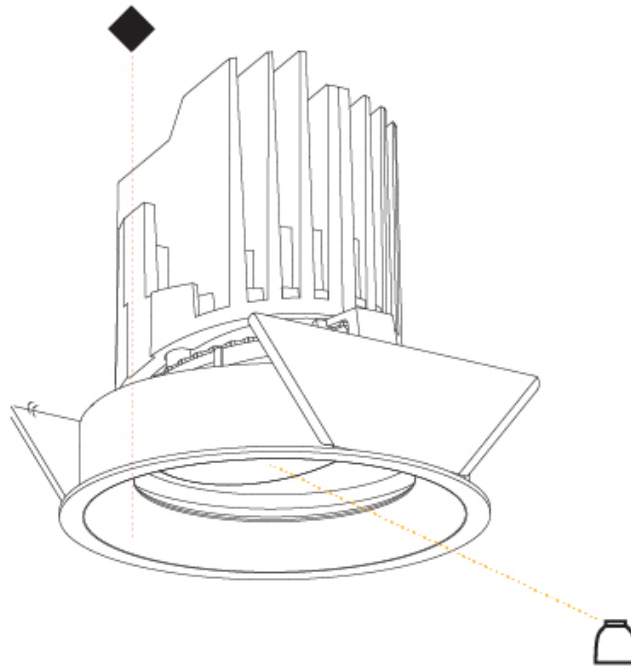

BIONIQ ROUND ADJUSTABLE RECESSED

A35239-

PROJECT

TYPE

SPECIFIER

QUANTITY

DATE