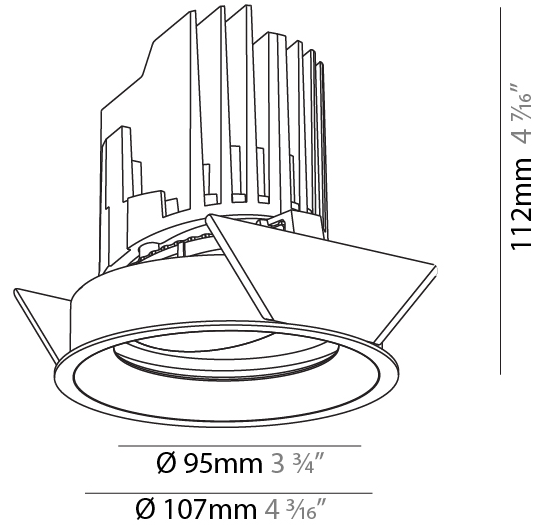

PHYSICAL

Shape: Round
Diameter (mm): 107
Diameter (in): 4 3/16
Height (mm): 112
Height (in): 4 7/16
Ceiling Thickness (mm): 10 / 12.5 / 15
Ceiling Thickness (in): 3/8 or 1/2 or 9/16
Min. Recessing Depth (mm): 130
Min. Recessing Depth (in): 5 1/8
Light Distribution: Adjustable / Downlight
Weight (kg): 0.484
Weight (lbs): 1.07
Fixture Finish: SSR / BKV / CWI / CRY / HAB / UFT / ITA / RUA / FTG / MYG / LOD / PUS / FRO / FUP / KIA / POP / BLS / SPG / MEY / GOH / GUM / CHC / COM / ABZ / JAG / OBR / MOS / ROR
Fixture Material: Aluminum Die Cast
Cut-out Measurements: 98mm / 3 7/8"

ELECTRICAL

Lamp Type: LED (Zhaga Standard)
Input Wattage (W): 16.5
Total Output Wattage (W): 14
Dimming: Tri-Mode (Non-Dimming and Phase Dimming (120Vac only) and 0-10V Dimming)
Driver Included: No
Driver Location: Recessed Housing
Driver Type: Constant Current - Universal
Driver Class: Class 2
Housing: See components
Input Voltage (V): 120 - 277
Constant Current (MA): 500

LED

Number of LEDs: 1
Color Temperature (°K): 2700 / 3000 / 3500 / 4000
Max. Delivered Lumen (lm): 1140 / 1180 / 1245 / 1270
Nominal Lumen (lm): 1386 / 1438 / 1511 / 1542
CRI: >90 CRI
Lamp Life (hrs): 50000

OPTICAL

Reflector: 14 / 18 / 42
Adjustability: Rotational 355°; Tilt 30°

RATINGS AND CERTIFICATIONS

Certified By: Certified for North American Standards
IP rating: IP54

PROJECT
TYPE
SPECIFIER
QUANTITY
DATE