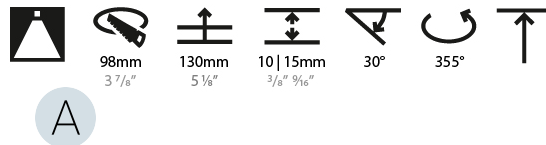

PHYSICAL

Shape: Round
Diameter (mm): 107
Diameter (in): 4 3/16
Height (mm): 112
Height (in): 4 7/16
Ceiling Thickness (mm): 10 / 12.5 / 15
Ceiling Thickness (in): 3/8 or 1/2 or 9/16
Min. Recessing Depth (mm): 130
Min. Recessing Depth (in): 5 1/8
Light Distribution: Adjustable / Downlight
Weight (kg): 0.484
Weight (lbs): 1.07
Fixture Finish: SSR / BKV / CWI / CRY / HAB / UFT / ITA / RUA / FTG / MYG / LOD / PUS / FRO / FUP / KIA / POP / BLS / SPG / MEY / GOH / GUM / CHC / COM / ABZ / JAG / OBR / MOS / ROR
Fixture Material: Aluminum Die Cast
Cut-out Measurements: 98mm / 3 7/8"

ELECTRICAL

Lamp Type: LED (Zhaga Standard)
Input Wattage (W): 16.5
Total Output Wattage (W): 14
Dimming: Tri-Mode (Non-Dimming and Phase Dimming (120Vac only) and 0-10V Dimming)
Driver Included: No
Driver Location: Recessed Housing
Driver Type: Constant Current - Universal
Driver Class: Class 2
Housing: See components
Input Voltage (V): 120 - 277
Constant Current (MA): 500

LED

Number of LEDs: 1
Color Temperature (°K): 2700 / 3000 / 3500 / 4000
Max. Delivered Lumen (lm): 1140 / 1180 / 1245 / 1270
Nominal Lumen (lm): 1386 / 1438 / 1511 / 1542
CRI: >90 CRI
Lamp Life (hrs): 50000

OPTICAL

Reflector: 14 / 18 / 42
Adjustability: Rotational 355°; Tilt 30°

RATINGS AND CERTIFICATIONS

Certified By: Certified for North American Standards
IP rating: IP54

PROJECT
TYPE
SPECIFIER
QUANTITY
DATE